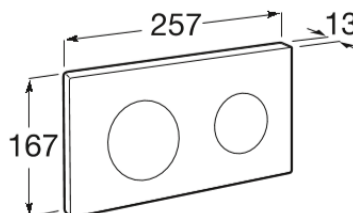

TECHNICAL DRAWINGS

FEATURES

Number of buttons: 2